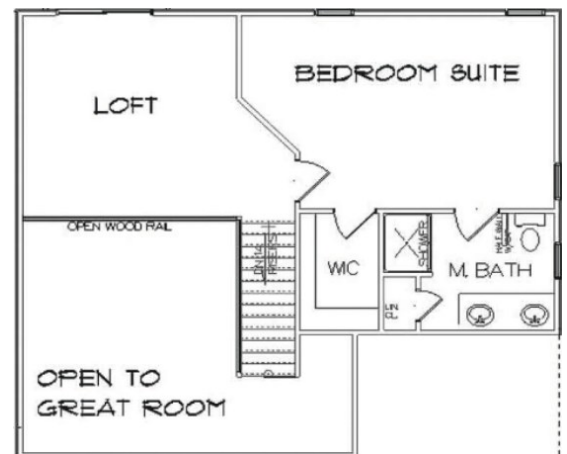

The Hartford

1,758 Square Foot 1 1/2 Story Home

First Floor

1,145 Square Feet

Second Floor

608 Square Feet

8501 75th St Suite H

Kenosha WI 53142