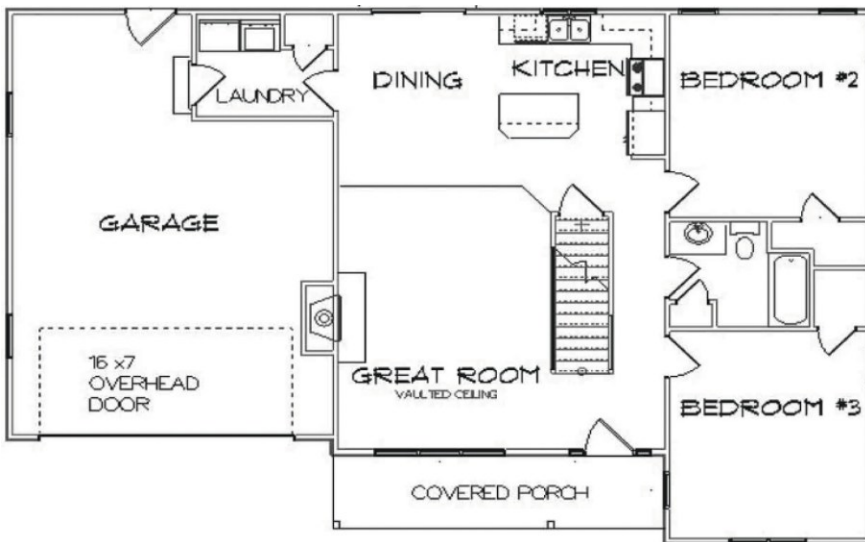

The Hartford

1,758 Square Foot 1 1/2 Story Home

First Floor

1,145 Square Feet

Second Floor

608 Square Feet

8501 75th St Suite H

Kenosha WI 53142