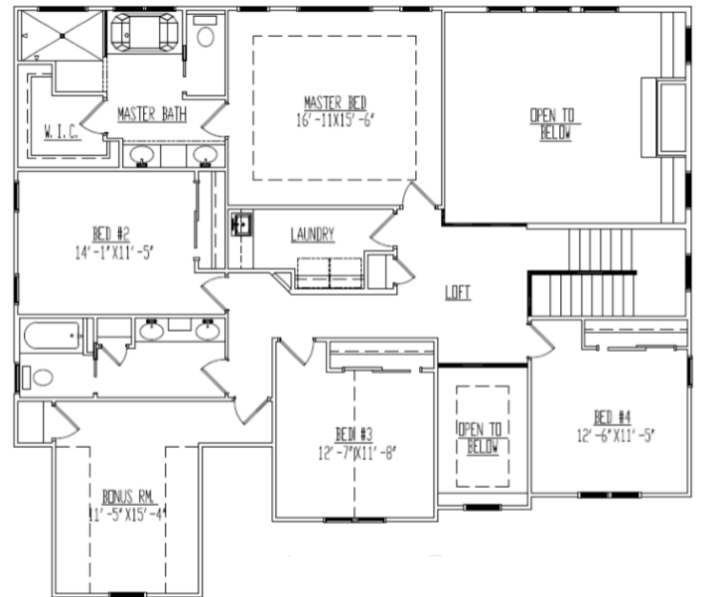

The Bridgeport

3,417 Square Foot Two Story Home

First Floor 1636 SF

Second Floor 1781 SF

8501 75Th St Suite H

Kenosha WI 53142

Office: 262-694-1677

www.HarpeDevelopment.com