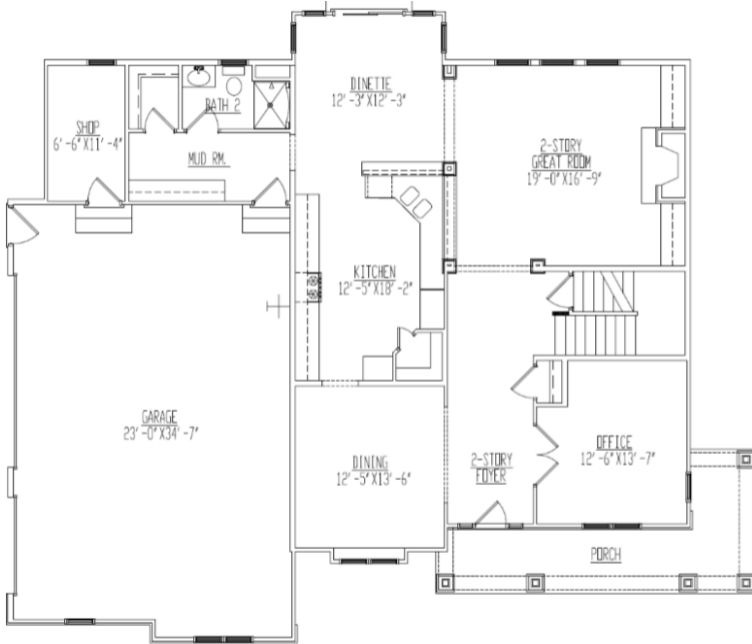

The Bridgeport

3,417 Square Foot Two Story Home

First Floor 1636 SF

Second Floor 1781 SF

8501 75Th St Suite H

Kenosha WI 53142

Office: 262-694-1677

www.HarpeDevelopment.com