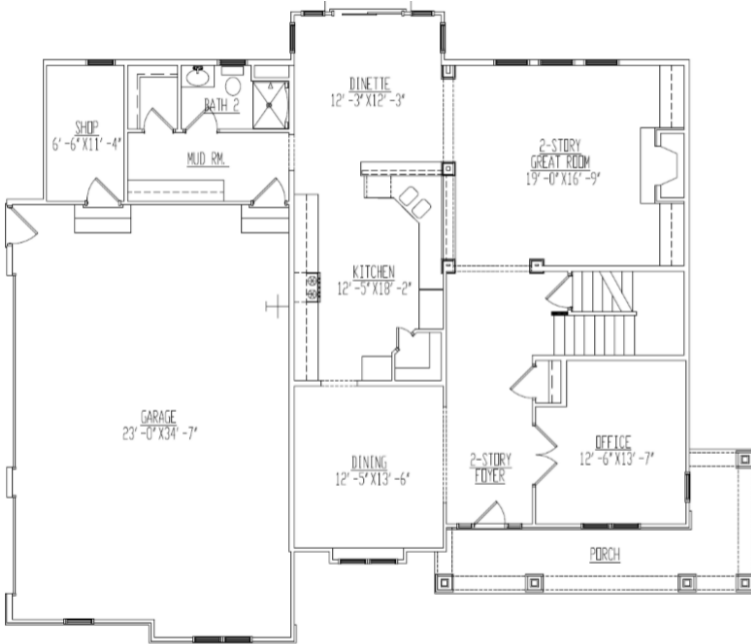

The Bridgeport

3,417 SF Model Home Two Story Home

Priced At \$599,900!! Appliances Included!

First Floor 1636 SF

Second Floor 1781 SF

8501 75Th St Suite H

Kenosha WI 53142

Office: 262-694-1677