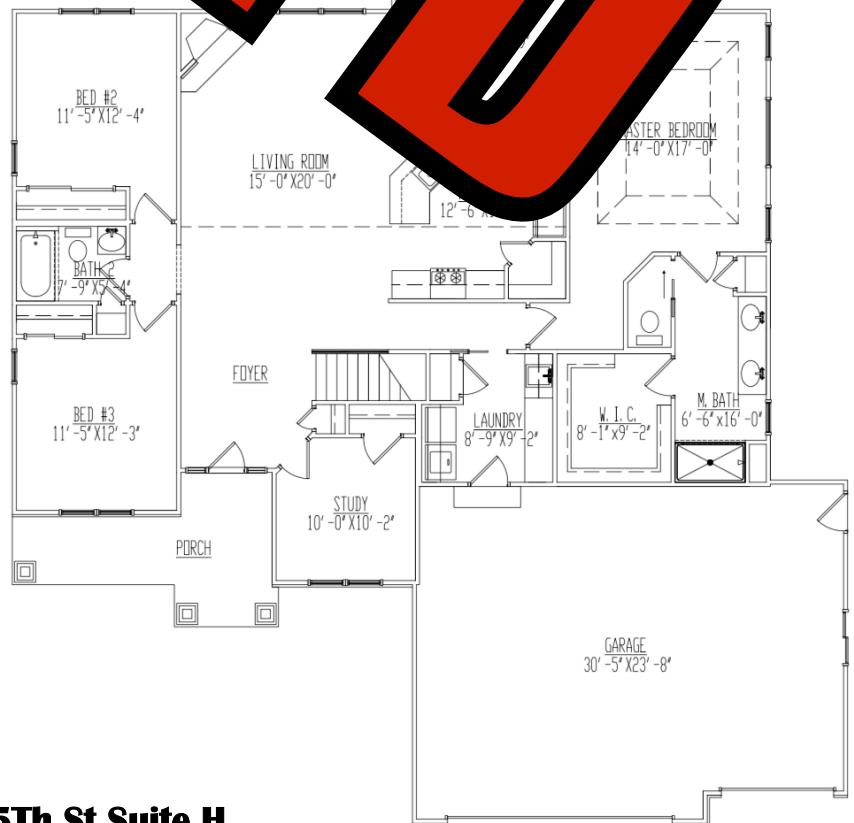

8501 75Th St Suite H

Kenosha WI 53142

Office: 262-694-1677

www.HarpeDevelopment.com

focus on energy®

Partnering with Wisconsin utilities