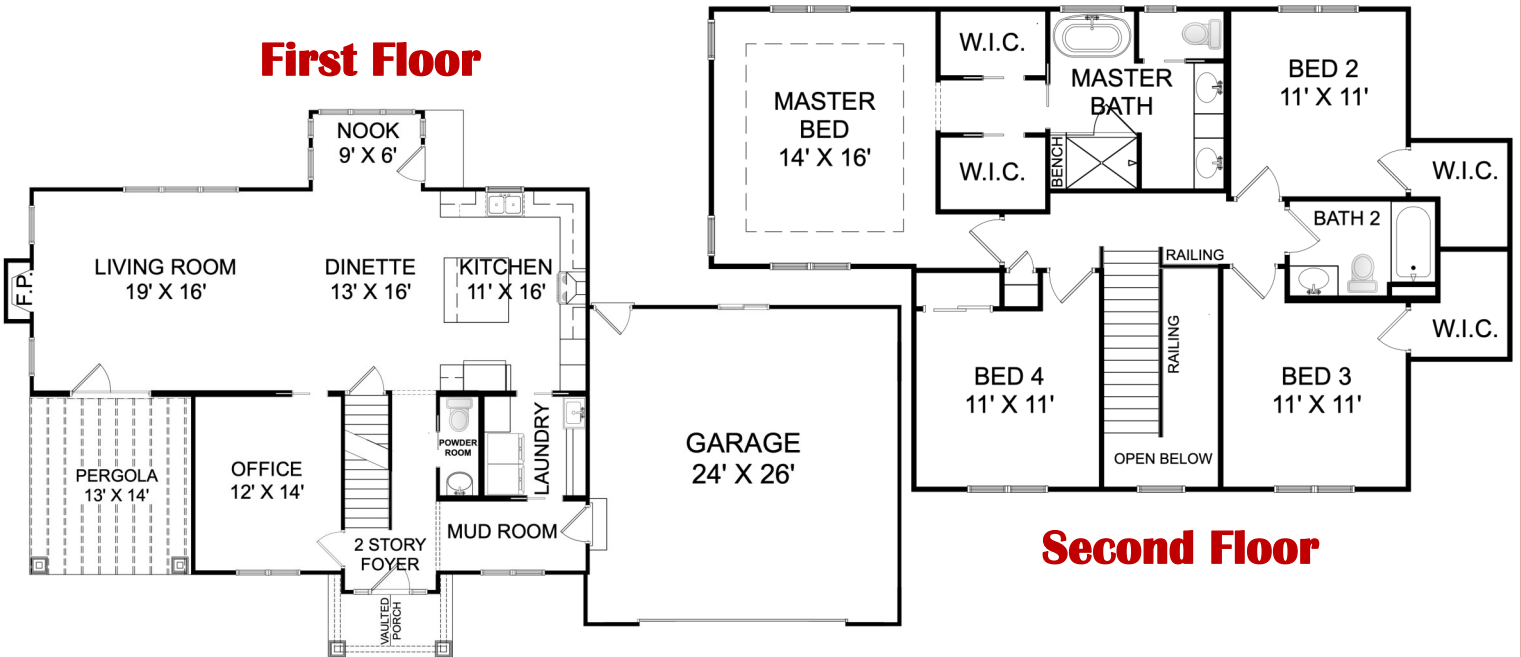

The Charleston

2,363 Square Foot Two Story Home

First Floor

Second Floor

8501 75Th St Suite H

Kenosha WI 53142

Office: 262-694-1677

www.HarpeDevelopment.com