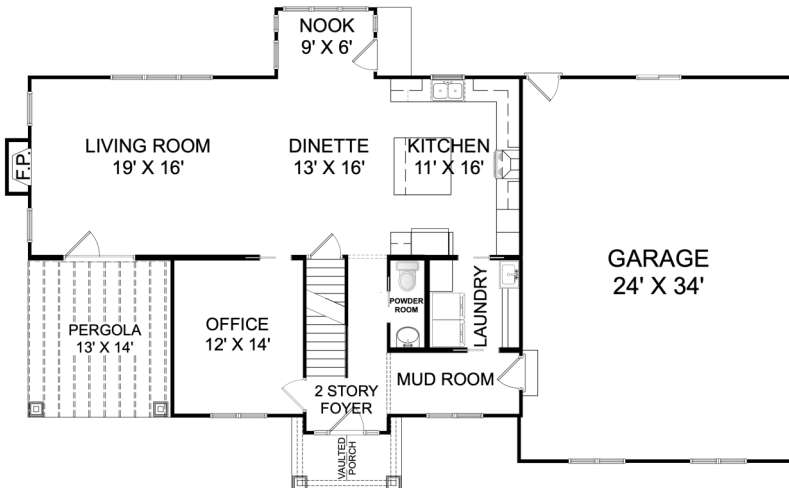

# The Charleston

2,363 Square Foot Two Story Home

## First Floor