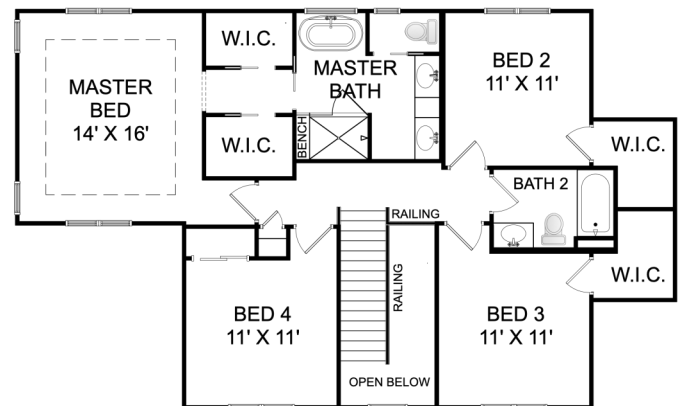

Second Floor

8501 75th St Suite H

Kenosha WI 53142

Office: 262-694-1677

www.HarpeDevelopment.com

focus on energy®

Partnering with Wisconsin utilities