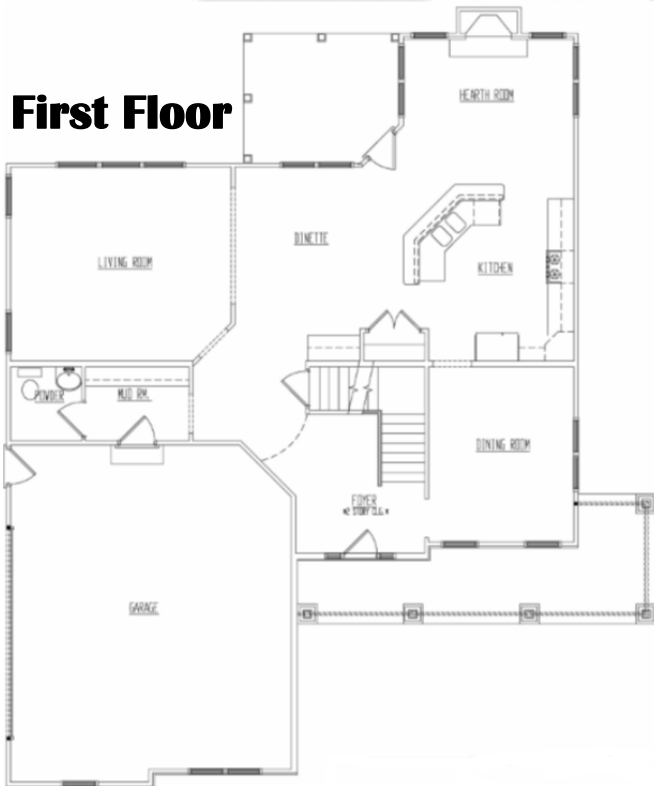

The Cambridge

2,555 Square Foot Two Story Home

First Floor

Second Floor

8501 75Th St Suite H

Kenosha WI 53142

Office: 262-694-1677

www.HarpeDevelopment.com