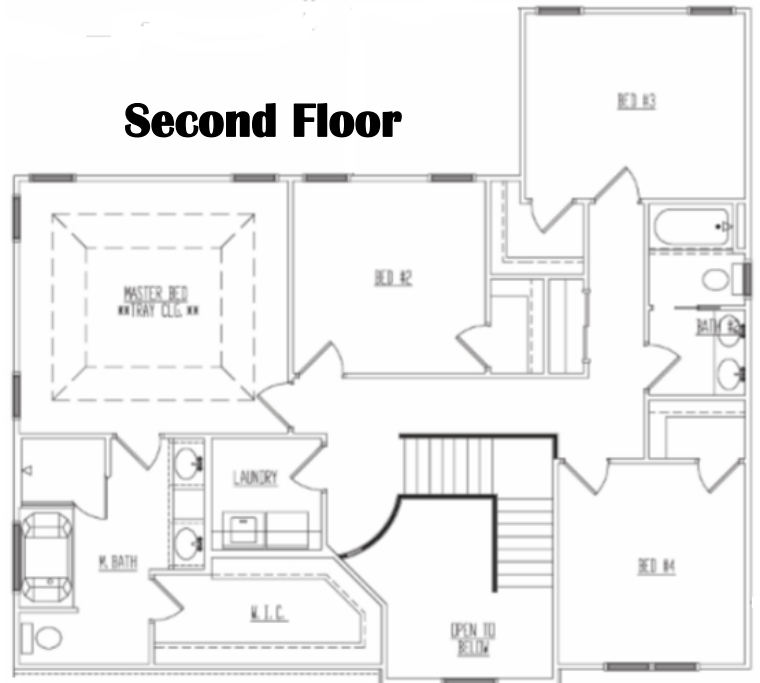

The Cambridge

2,555 Square Foot Two Story Home

First Floor

Second Floor

8501 75Th St Suite H

Kenosha WI 53142

Office: 262-694-1677

www.HarpeDevelopment.com