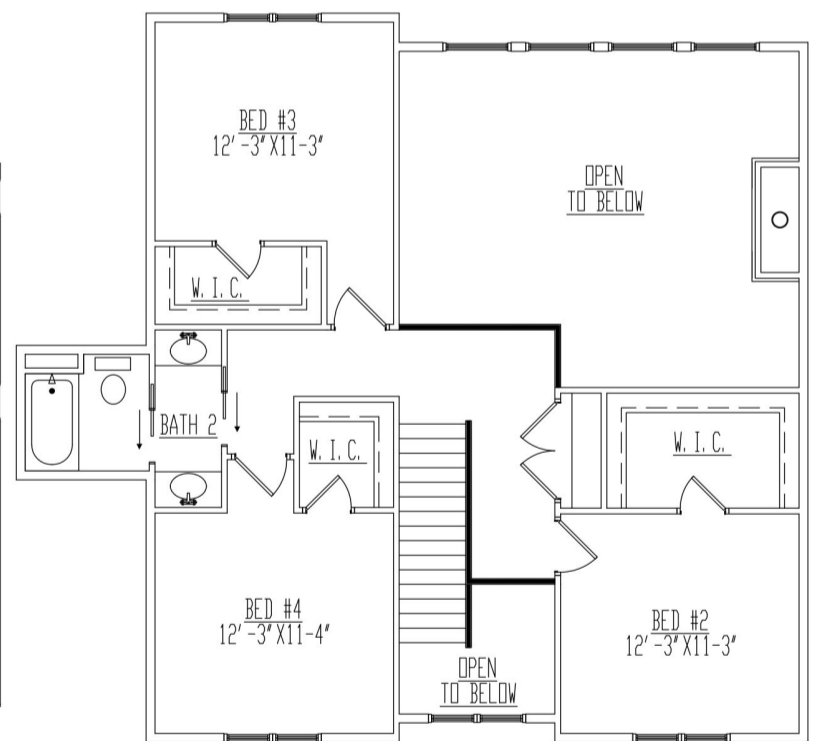

The Dover

2,799 Square Foot 1.5 Story

FIRST FLOOR

SECOND FLOOR

8501 75th St Suite H
Kenosha WI 53142
Office: 262-694-1677
www.HarpeDevelopment.com