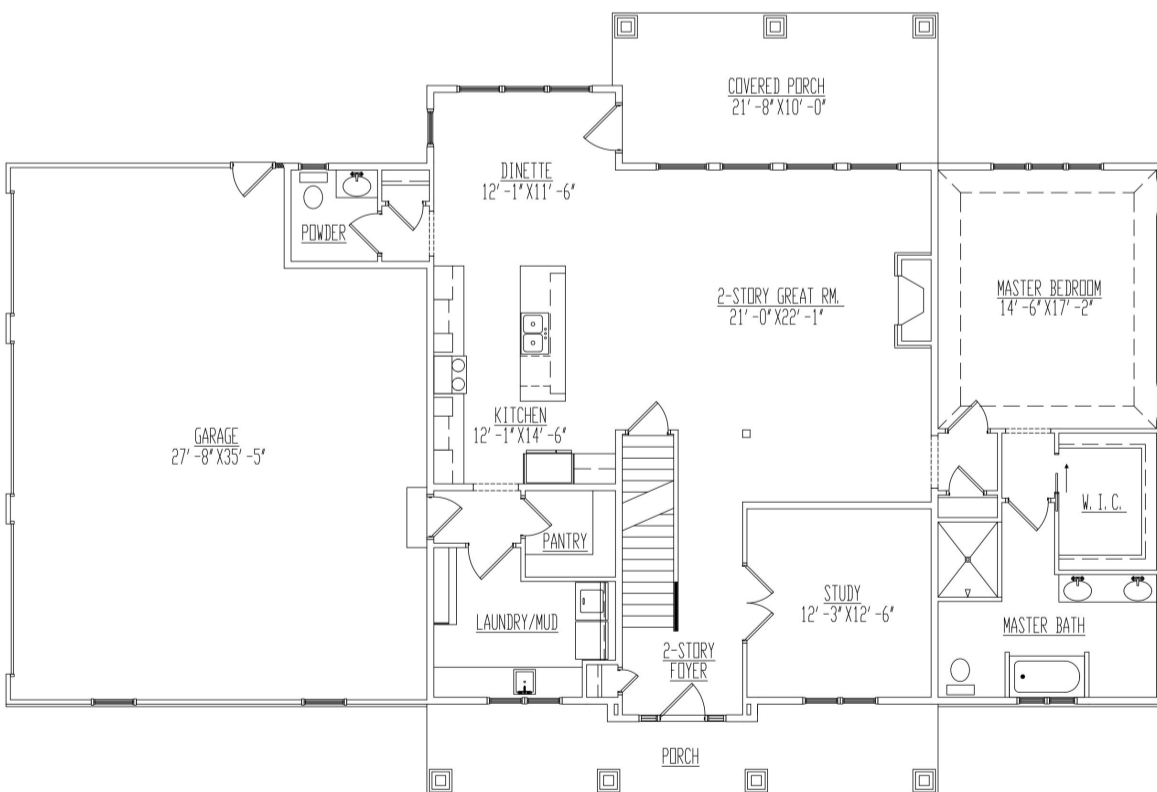

The Dover

2,799 Square Foot 1.5 Story

FIRST FLOOR

SECOND FLOOR

8501 75th St Suite H
Kenosha WI 53142
Office: 262-694-1677
www.HarpeDevelopment.com