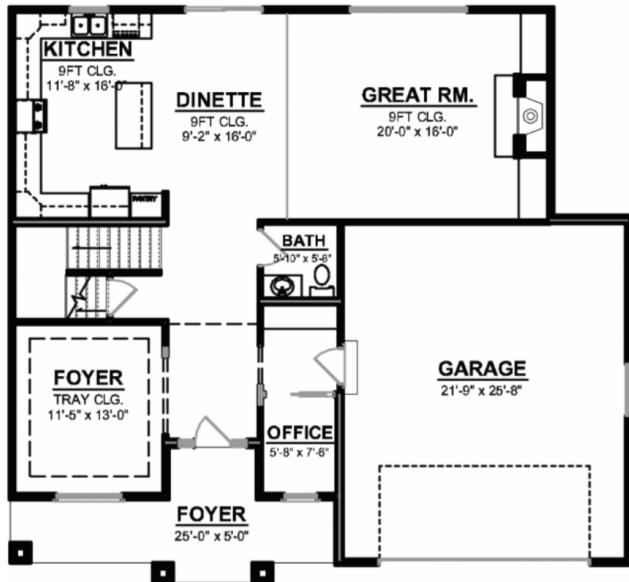

The Kensington

2,555 Square Foot Two Story Home

First Floor

Second Floor

8501 75th St Suite H

Kenosha WI 53142

Office: 262-694-1677

www.HarpeDevelopment.com