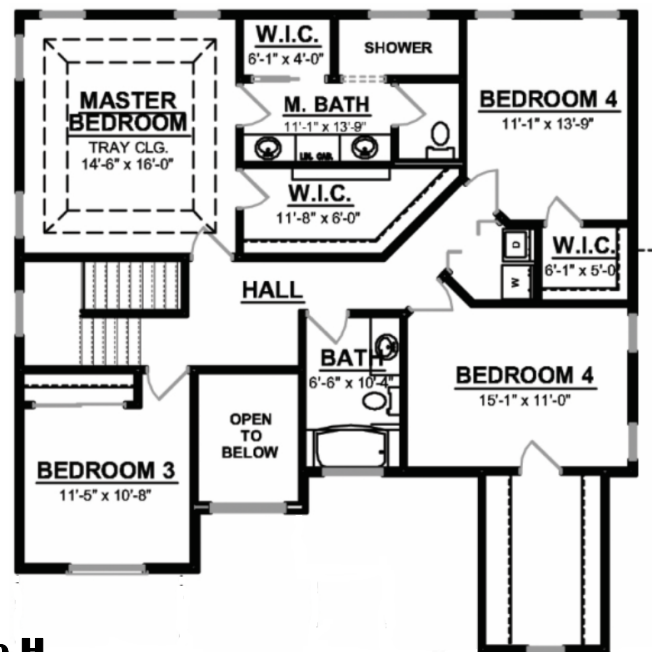

The Kensington

2,555 Square Foot Two Story Home

First Floor

Second Floor

8501 75th St Suite H

Kenosha WI 53142

Office: 262-694-1677

www.HarpeDevelopment.com