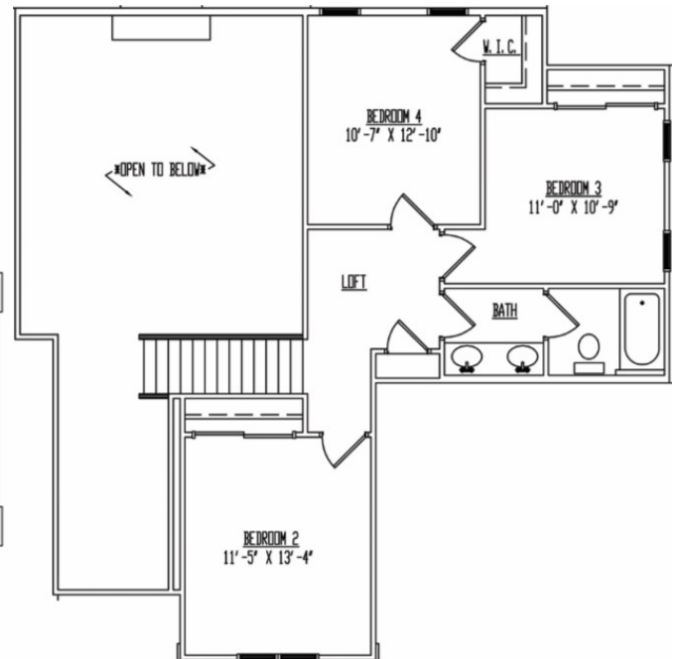

The Lexington

2,834 Square Foot 1 1/2 Story Home

First Floor

Second Floor

8501 75th St Suite H

Kenosha WI 53142

Office: 262-694-1677

www.HarpeDevelopment.com