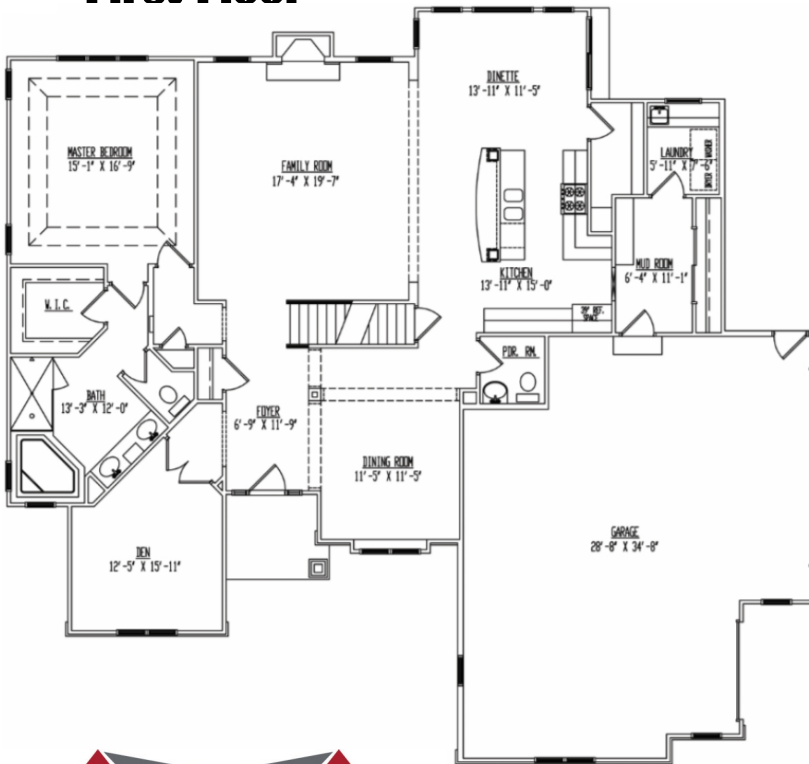

The Lexington

2,834 Square Foot 1 1/2 Story Home

First Floor

Second Floor

8501 75th St Suite H

Kenosha WI 53142

Office: 262-694-1677

www.HarpeDevelopment.com