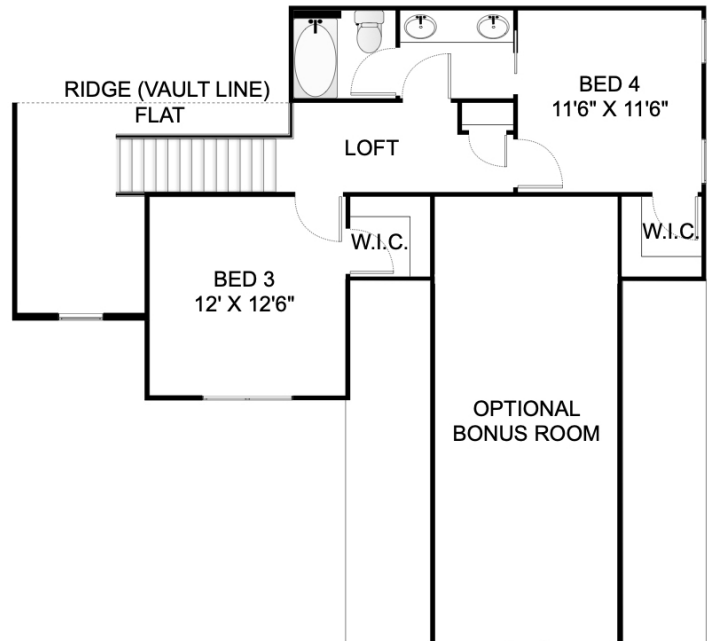

SECOND FLOOR

534 SF

8501 75th St Suite H

Kenosha WI 53142

Office: 262-694-1677

www.HarpeDevelopment.com

focus on energy®

Partnering with Wisconsin utilities