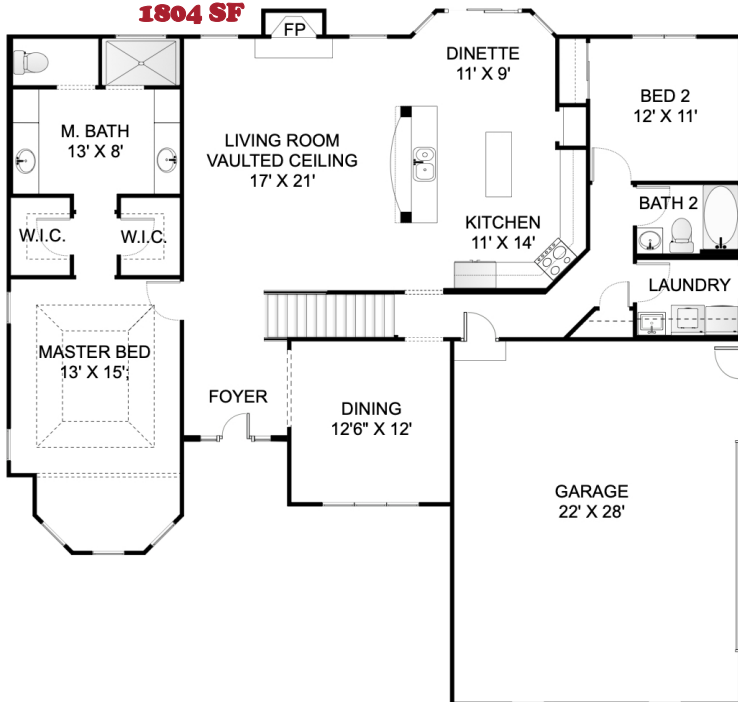

# The Bristol

2,338 Square Foot 1.5 Story Home

## FIRST FLOOR

1804 SF