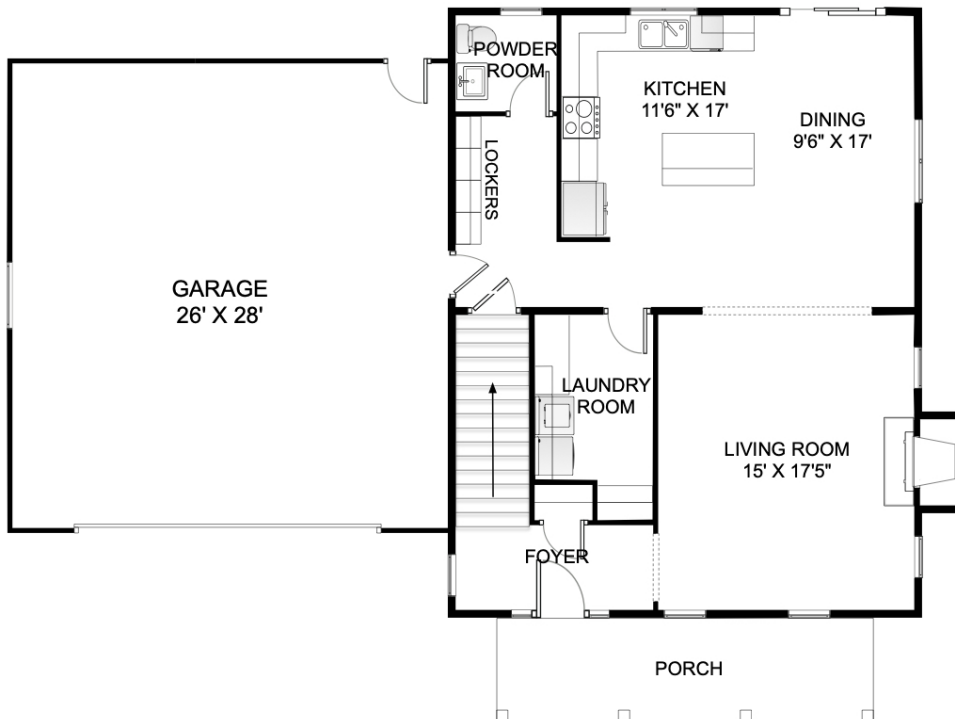

The Geneva

1,899 Square Foot 2 Story Home

FIRST FLOOR

949 SF

SECOND FLOOR

950 SF

8501 75th St Suite H

Kenosha WI 53142