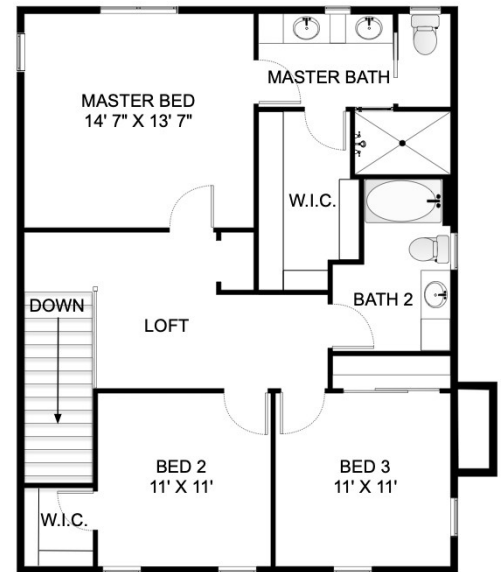

The Geneva

1,899 Square Foot 2 Story Home

FIRST FLOOR

949 SF

SECOND FLOOR

950 SF

8501 75th St Suite H

Kenosha WI 53142