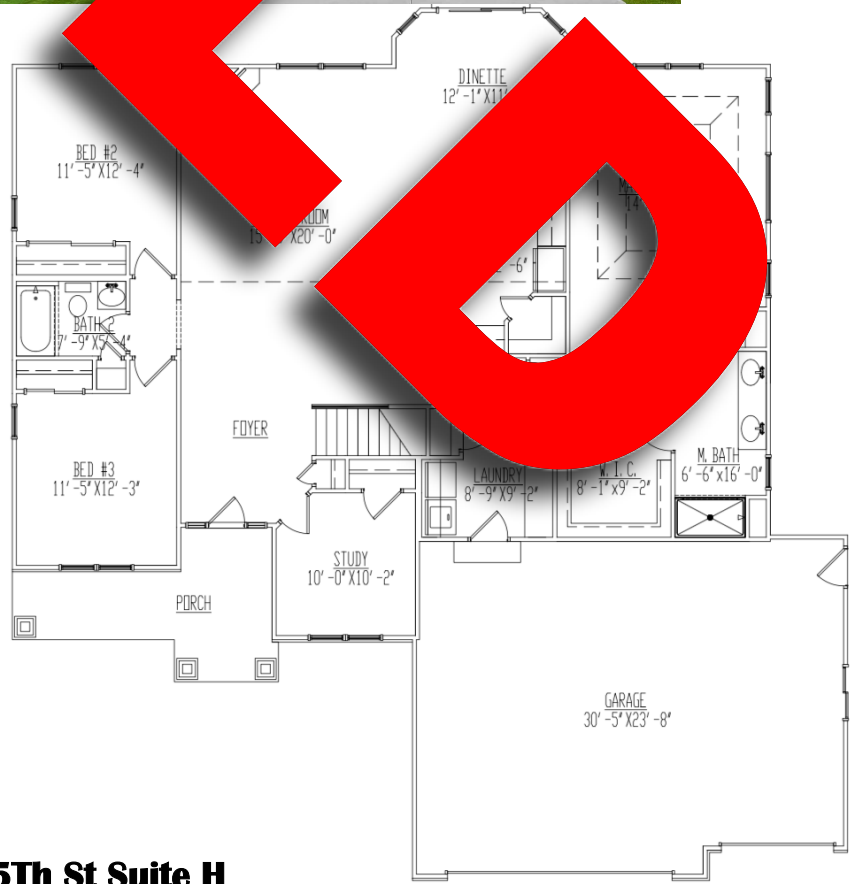

8501 75Th St Suite H

Kenosha WI 53142

Office: 262-694-1677

www.HarpeDevelopment.com

focus on energy®

Partnering with Wisconsin utilities