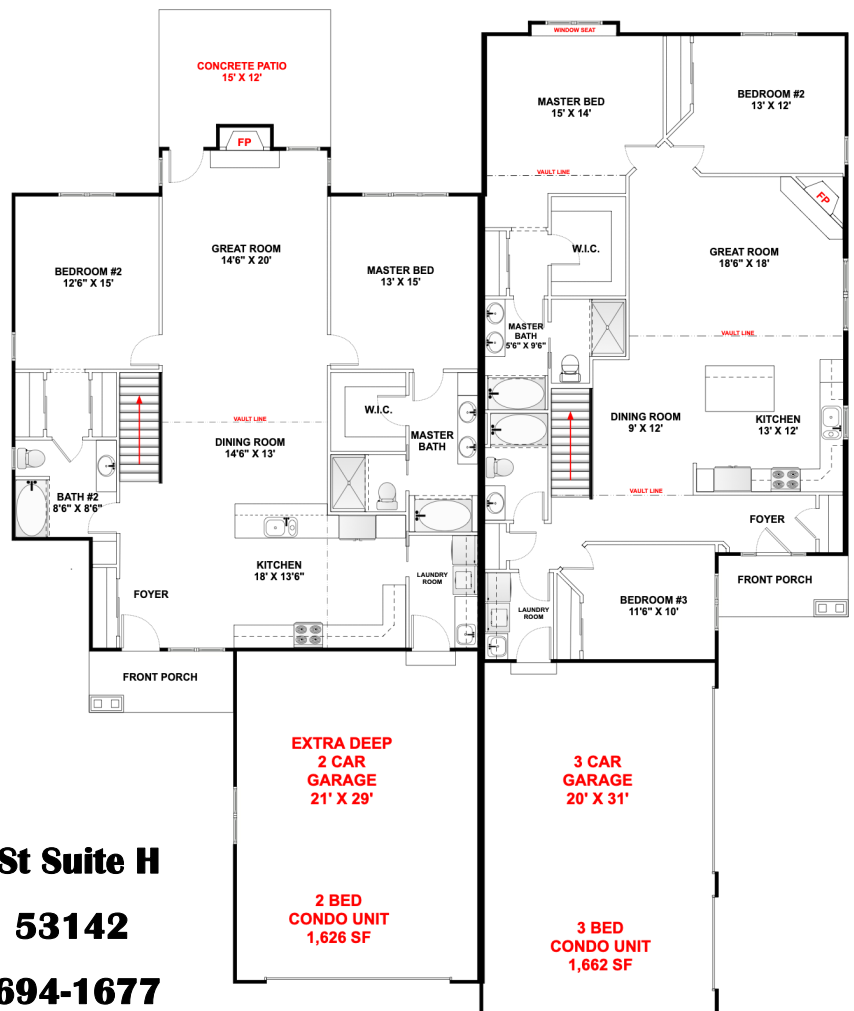

Willow Grove

Luxury Ranch Condominiums

Starting At \$499,900!!

QUALITY FEATURES

- ◆ Focus On Energy Certified
- ◆ Full Basements
- ◆ 9' First Floor Ceilings
- ◆ 2/3 Car Garage With Insulated Overhead Door & Opener/s
- ◆ Paneled White Doors & White Trim
- ◆ Timberlake Cabinetry With Dovetail Easy Close Drawers
- ◆ Granite or Quartz Countertops
- ◆ Tile & Hardwood Floors
- ◆ Tile Shower & Soaking Tub With Tile Splash
- ◆ Fireplace With Stone From Floor To Ceiling
- ◆ Vaulted & Tray Ceilings
- ◆ Private Concrete Patio
- ◆ Asphalt Driveway & Walkway