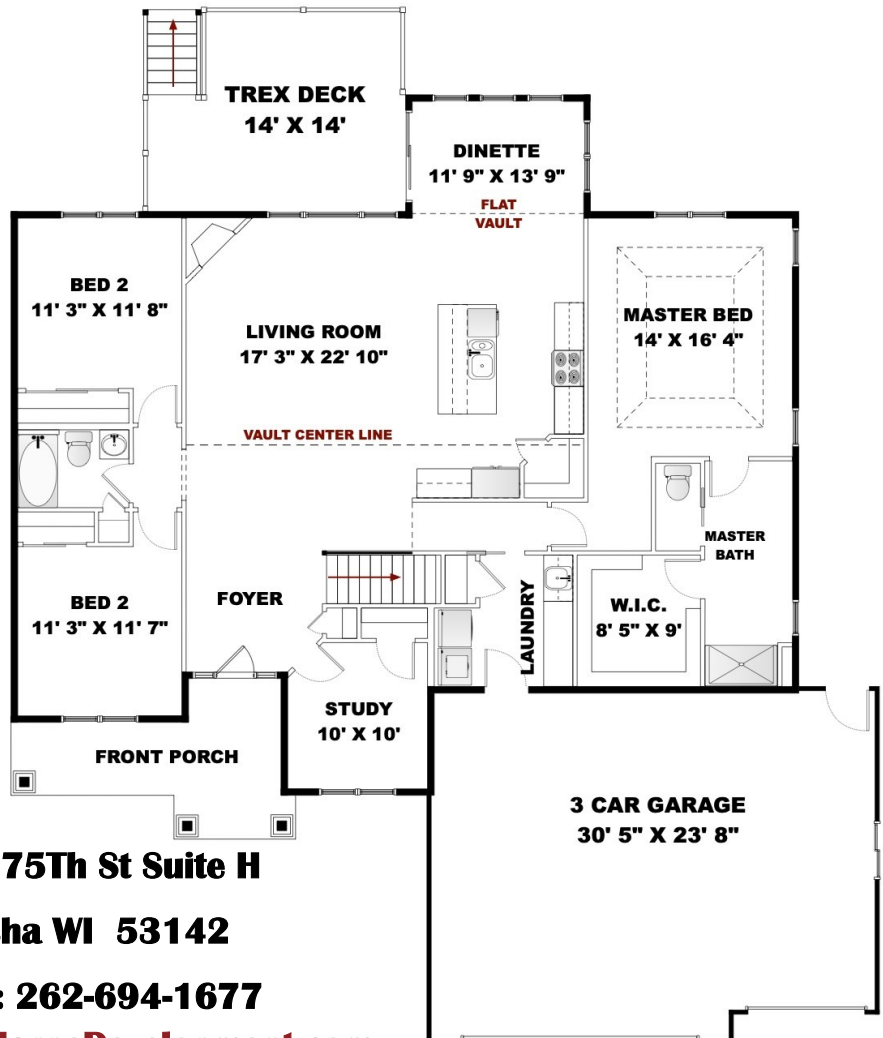

## 1,975 Square Foot Ranch Home

Lot 34 Birchwood Reserve, Burlington WI

Priced At Only \$629,500!!

### QUALITY FEATURES

- ◆ Full Walk-Out Basement
- ◆ Split 4 Bed 2 Bath Ranch
- ◆ Vaulted & Tray Ceilings
- ◆ 3 Car Garage W/ Insulated Doors
- ◆ Paneled White Doors & Trim
- ◆ Timberlake Cabinetry With Dovetail Easy Close Drawers
- ◆ Granite Countertops Throughout
- ◆ Built In Cabinetry In Mudroom/Laundry
- ◆ Tile Shower With Bench Seat
- ◆ Large TREX Deck
- ◆ Concrete Driveway & Walkway